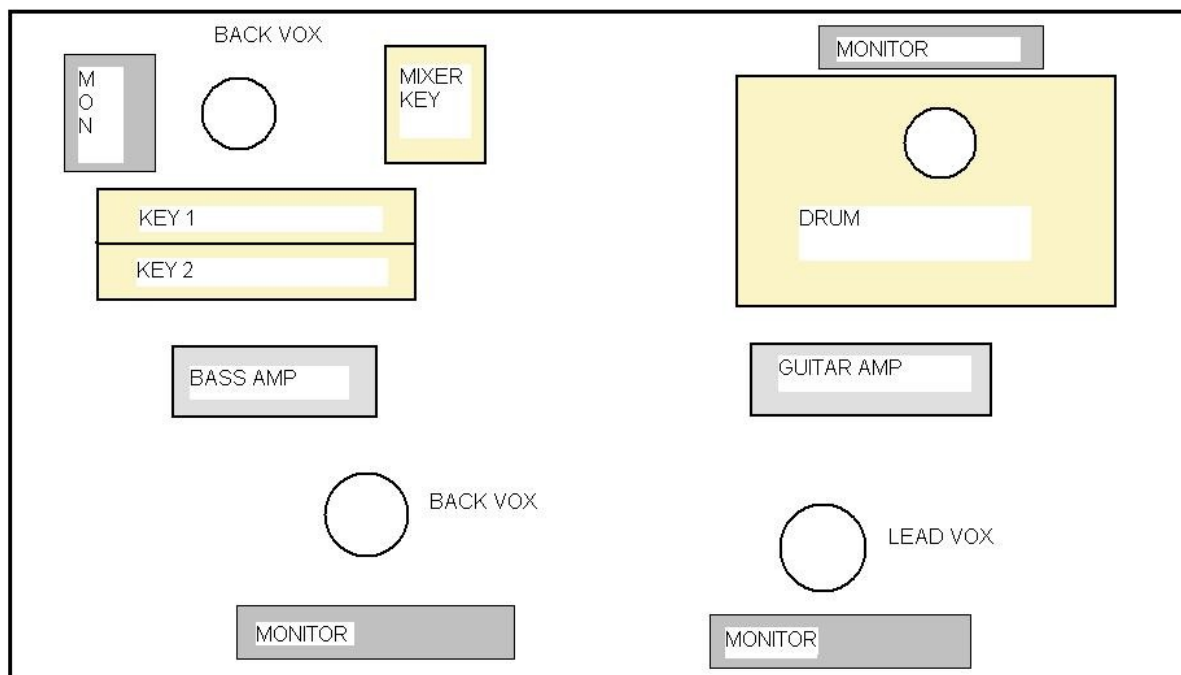

SILENZIO E' SEXY – STAGE SPLAN

SILENZIO E' SEXY - CHANNEL LIST

CH N. F.O.H.	INPUT NAME	MIC/LINE	INSERT
1	Bass Drum	Audix F10, Akg d112, Beyer Dinamic MD 88	Gate / Comp.
2	Snare 1 Up	Shure SM57	Gate / Comp.
3	Snare 1 Down	Shure SM57 / Beta 98	
4	Snare 2	Shure SM57	Gate / Comp.
5	Hit Hat	AKG C415	
6	Tom	Shure SM58 / Sennhaiser MD421 / E604	Gate
7	Floor Tom	Shure SM58 / Sennhaiser MD421 / E604	Gate
8	Floor Tom 2	Shure SM58 / Sennhaiser MD421 / E604	Gate
9	Over Right	Shure SM81 / AKG C451	
10	Over Left	Shure SM81 / AKG C451	
11	Bass Line	D.I Box	
12	Electric Guitar	Shure SM57 / Shure SM58	
13	Vox	Shure SM58 / Shure BETA58	Comp
14	Keyboard Right	D.I Box	
15	Keyboard Left	D.I Box	